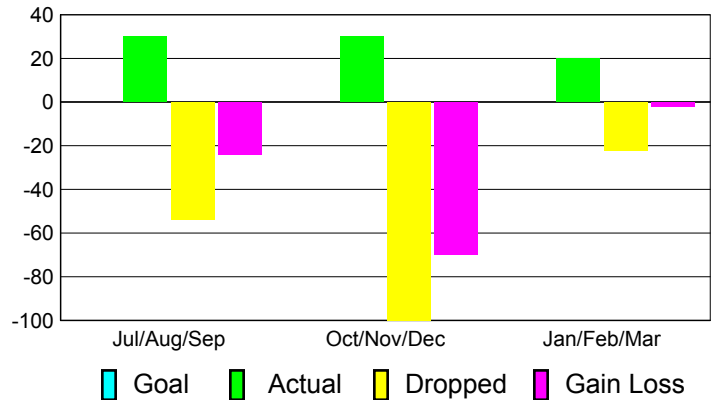

Membership Results 2010-2011

Goal, New, Dropped, Gain/Loss

Comparison of Membership Gain/Loss

Current Year Compared to the Previous Year